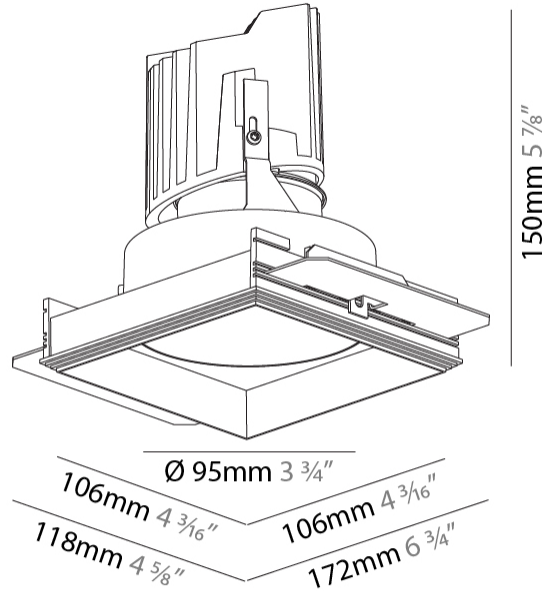

GENERAL

Series: Bioniq
Subseries: Bioniq Square Deep
Brand: Prolicht
Division: Architectural
Mounting Type: Trimless
Mounting Location: Ceiling
Subcategory: Downlight

PHYSICAL

Diameter (mm): 95
Diameter (in): 3 3/4
Length (mm): 106
Length (in): 4 3/16
Width (mm): 106
Width (in): 4 3/16
Height (mm): 150
Height (in): 5 7/8
Ceiling Thickness (mm): 10 / 12.5 / 15 / 25
Ceiling Thickness (in): 3/8 or 1/2 or 9/16 or 1
Min. Recessing Depth (mm): 170
Min. Recessing Depth (in): 6 11/16
Light Distribution: Downlight
Weight (kg): 0.688
Weight (lbs): 1.52

Fixture Finish: SSR / BKV / CWI / CRY / HAB / UFT / ITA / RUA / FTG / MYG / LOD / PUS / FRO / FUP / KIA / POP / BLS / SPG / MEY / GOH / GUM / CHC / COM / ABZ / JAG / OBR / MOS / ROR

Fixture Material: Aluminum Die Cast
Cut-out Measurements: 120mm / 4 3/4" x 120mm / 4 3/4"
Upon Request: Unique Ceiling Thickness

ELECTRICAL

Lamp Type: LED (Zhaga Standard)
Input Wattage (W): 16.5
Total Output Wattage (W): 14.7
Dimming: Dali Dimming
Driver Included: No
Driver Location: Recessed Housing
Driver Type: Constant Current - 120Vac
Driver Class: Class 2
Housing: See Components
Input Voltage (V): 120
Constant Current (MA): 350

LED

Number of LEDs: 1
Color Temperature (°K): Warm Dim
Max. Delivered Lumen (lm): 770
Nominal Lumen (lm): 1140
CRI: >90 CRI
Lamp Life (hrs): 50000
Upon Request: RGB-W Tunable White Special Color Temperature
Special LED

OPTICAL

Reflector: 20 / 40 / 60
Upon Request: Special Beam Angles

RATINGS AND CERTIFICATIONS

Zaneen Group, Inc. 6260 Folsom Blvd., Suite 3382, F 416-247-9319, www.zaneen.com
Certified By: Certified for North American Standards
In a constant effort to supply the best product, we reserve the right to change specifications or materials without notice. The most recent specification sheets are found at zaneen.com
Rating: IP20